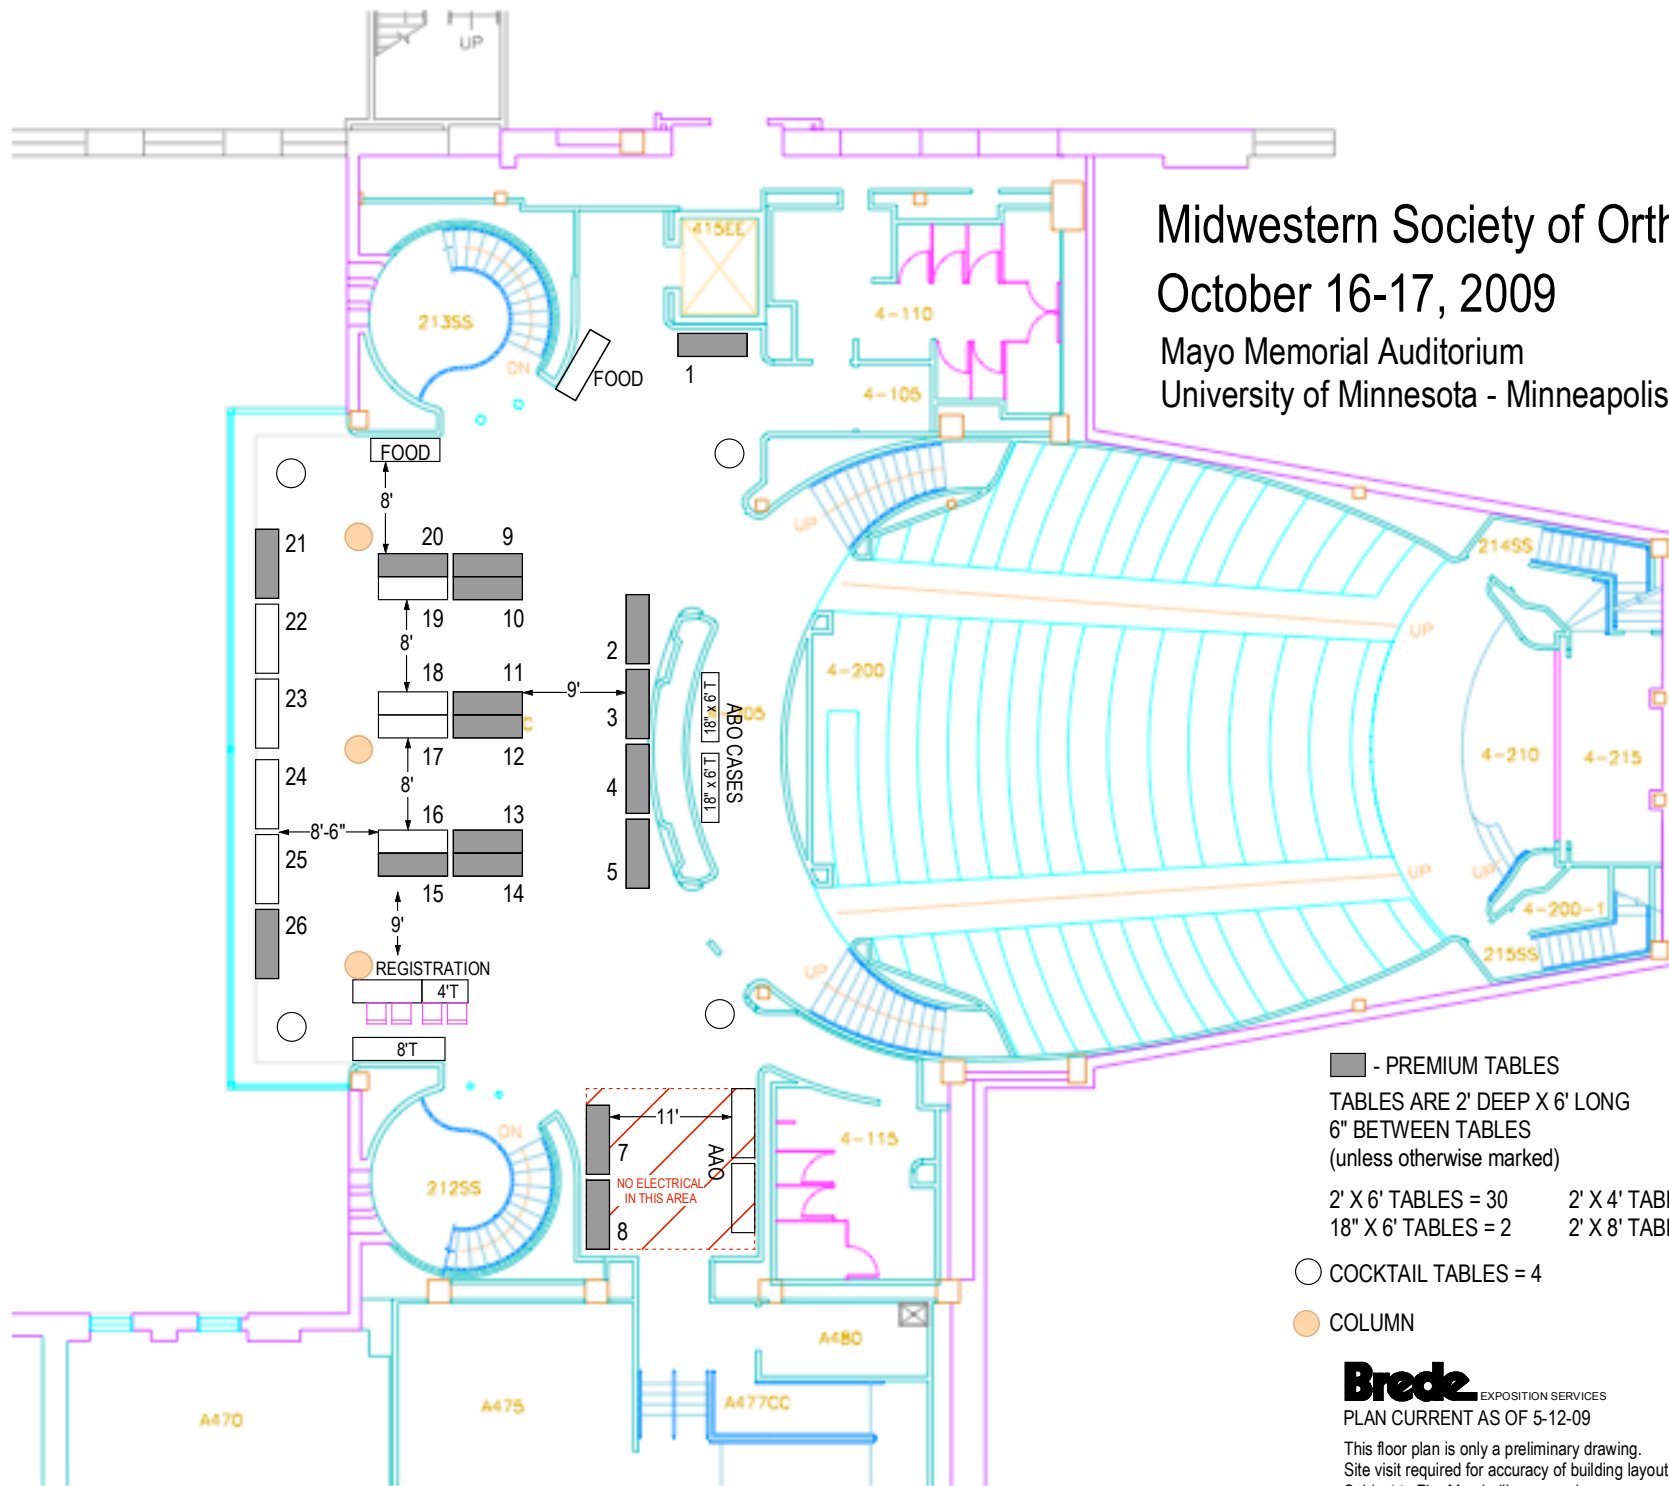

# Midwestern Society of Orthodontists

## October 16-17, 2009

Mayo Memorial Auditorium  
University of Minnesota - Minneapolis, MN

- - PREMIUM TABLES
- TABLES ARE 2' DEEP X 6' LONG
- 6" BETWEEN TABLES
- (unless otherwise marked)
- 2' X 6' TABLES = 30
- 18" X 6' TABLES = 2
- 2' X 4' TABLES = 1
- 2' X 8' TABLES = 1
- COCKTAIL TABLES = 4
- COLUMN

**Breda** EXPOSITION SERVICES  
PLAN CURRENT AS OF 5-12-09

This floor plan is only a preliminary drawing.  
Site visit required for accuracy of building layout.  
Subject to Fire-Marshall's approval.